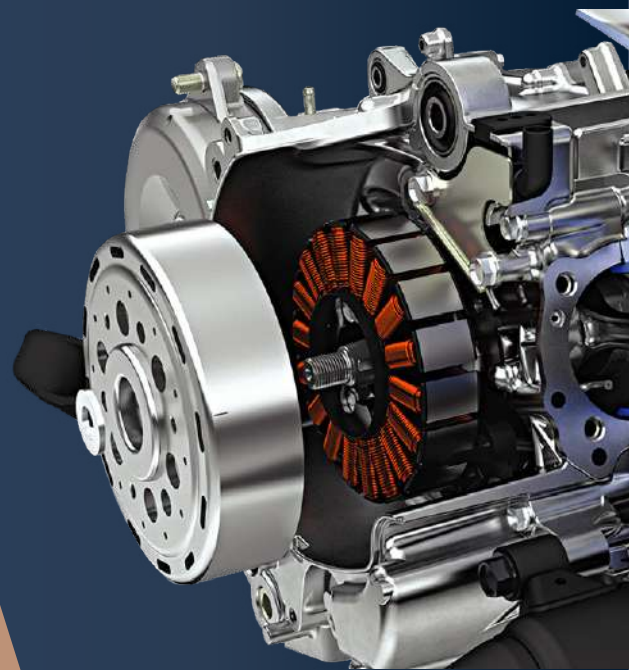

PGM-FI FUEL INJECTION

Intelligent PGM-FI system for optimum air-fuel ratio that provides superior performance, fuel savings, and reliable starts in any weather and lowered emissions.

Powerful 110cc Engines

Top-tier power and acceleration to make rides exciting.

Silent Start with ACG

Experience smooth and silent starts with reduced gear noise and maintenance.

Experience advanced technology that enhances combustion, performance and fuel efficiency like never before.