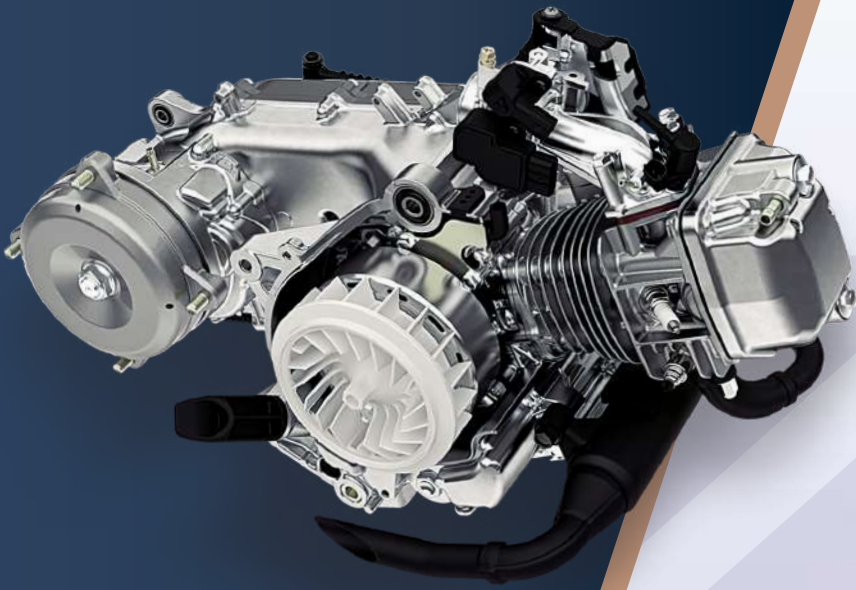

Smart Technology

The Activa110 is packed with cutting-edge smart features and the latest technology to enhance your riding experience.

TFT Screen Display

The Activa's fully loaded meter features a superb display for great daytime and nighttime visibility, with its 10.67cm TFT display, which also provides multi-angle viewing and ensures high image quality. The screen also features three adjustable brightness levels.

Idling Stop System

Activa 110's Idling Stop System optimizes fuel efficiency by intelligently adapting to your riding patterns.

Efficiency, Fine Tuned

The Activa features a TFT meter to monitor fuel consumption, efficiency, and remaining distance during your ride.

Live Mileage Indicator

It displays live fuel efficiency throughout the ride.

Average Mileage

It displays overall fuel consumption during the trip.

Range

It displays the distance you can travel with remaining fuel in the tank.

Eco-Indicator

Tracks real-time driving conditions to maintain fuel efficiency on a real-time basis.

PGM-FI FUEL INJECTION

Intelligent PGM-FI system for optimum air-fuel ratio that provides superior performance, fuel savings, and reliable starts in any weather and lowered emissions.